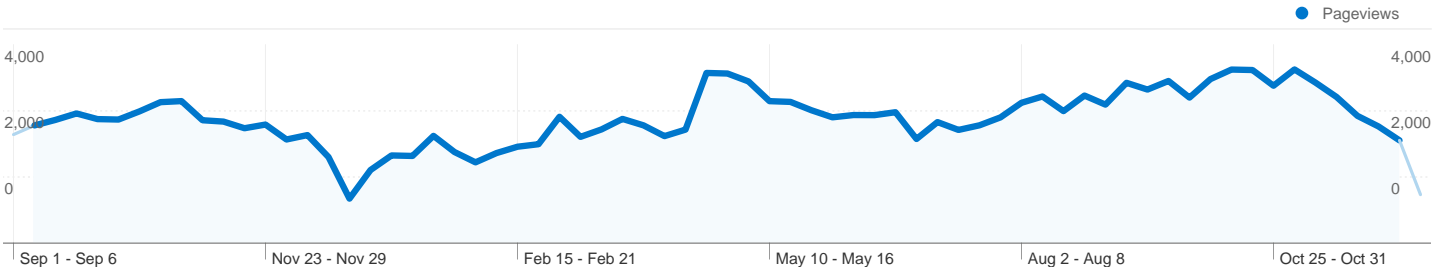

# Content by Title Detail:

USATF - Certified Courses - Search Results

Sep 1, 2008 - Dec 15, 2009

Comparing to: Site

This report is based on sampled data.

This page was visited 146,509 times via 4,422 pages

**Content Performance**

<b>Pageviews</b> <b>146,509</b> % of Site Total: 0.32%	<b>Unique Pageviews</b> <b>133,669</b> % of Site Total: 0.41%	<b>Avg. Time on Page</b> <b>00:01:24</b> Site Avg: 00:00:48 (75.53%)	<b>Bounce Rate</b> <b>80.19%</b> Site Avg: 42.82% (87.28%)	<b>% Exit</b> <b>43.94%</b> Site Avg: 18.40% (138.80%)	<b>\$ Index</b> <b>\$0.00</b> Site Avg: \$0.00 (0.00%)
---	--	---	---	---	---