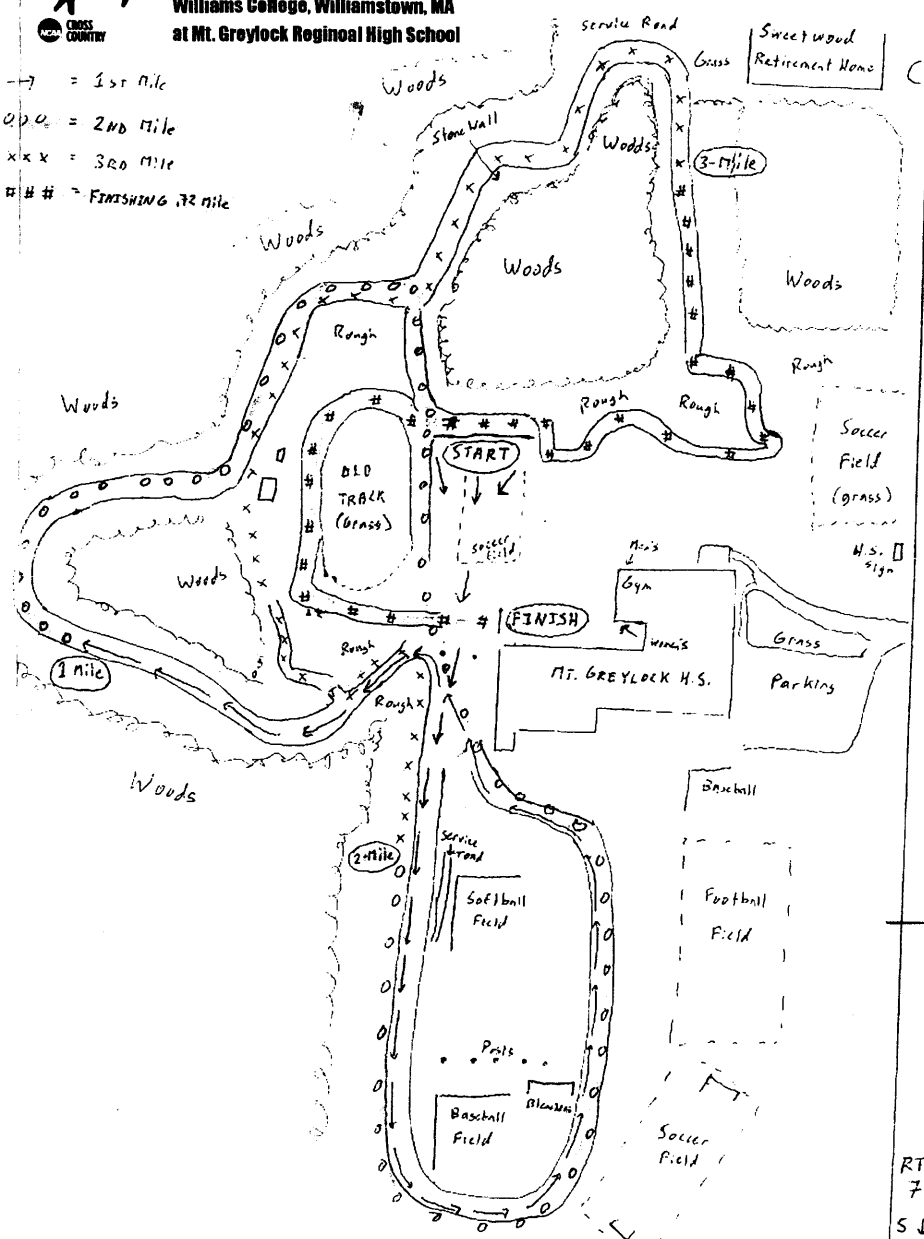

New England Championship -- Men's 8,000-meter Course

Williams College, Williamstown, MA
at Mt. Greylock Regional High School

- = 1st Mile
- ooo = 2nd Mile
- xxx = 3rd Mile
- ### = 4th Mile
- = 5th Mile

↑ N
RT
7

RT
7
S ↓

New England Championship -- Women's 6,000-meter Course

Williams College, Williamstown, MA
at Mt. Greylock Regional High School

- = 1st Mile
- ooo = 2nd Mile
- xxx = 3rd Mile
- ### = FINISHING 3/4 mile

↑ N
RT
7

RT
7
S ↓