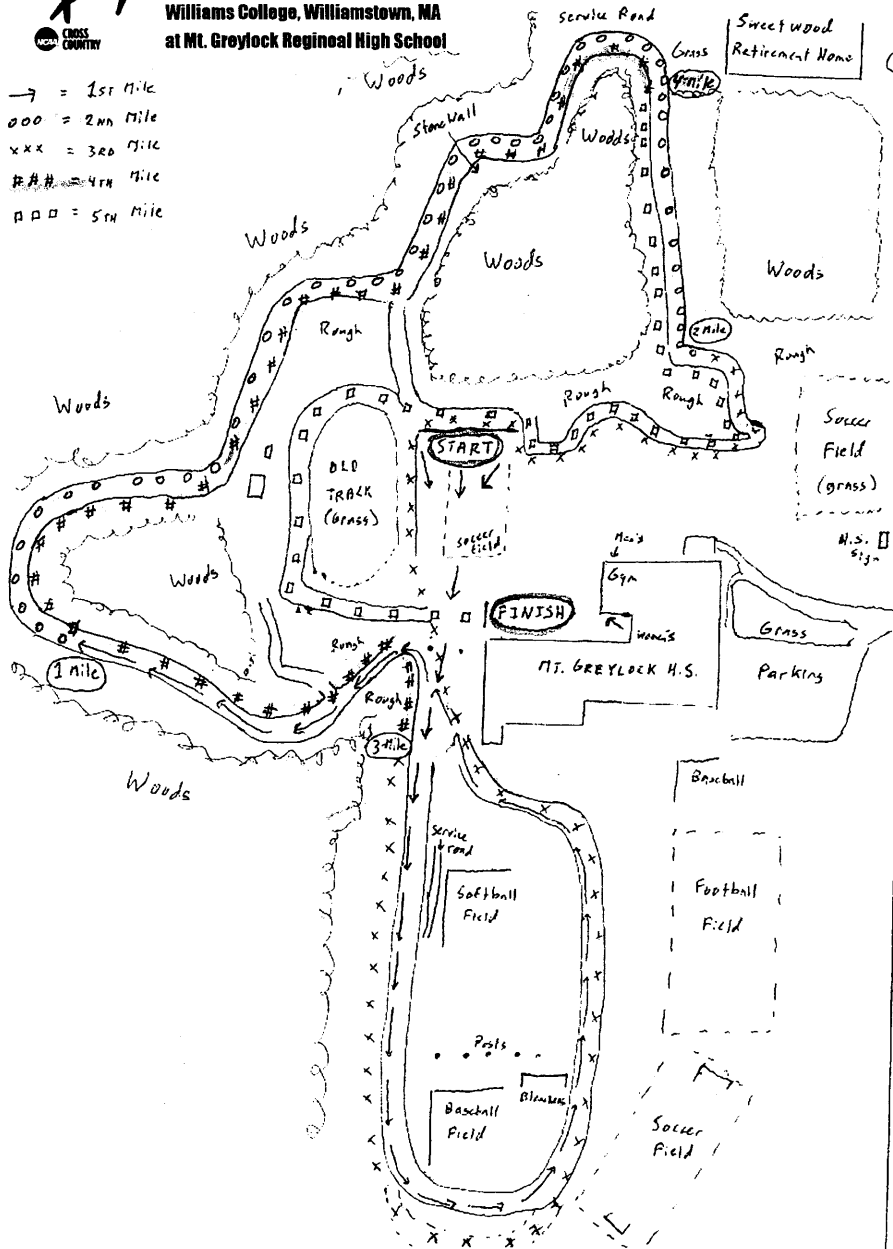

New England Championship -- Men's 8,000-meter Course

Williams College, Williamstown, MA
at Mt. Greylock Regional High School

- = 1st Mile
- ooo = 2nd Mile
- xxx = 3rd Mile
- ### = 4th Mile
- = 5th Mile

↑ N
RT
7

RT
7
S ↓

New England Championship -- Women's 6,000-meter Course

Williams College, Williamstown, MA
at Mt. Greylock Regional High School

- = 1st Mile
- ooo = 2nd Mile
- xxx = 3rd Mile
- ### = FINISHING 3/4 mile

↑ N
RT
7

RT
7
S ↓