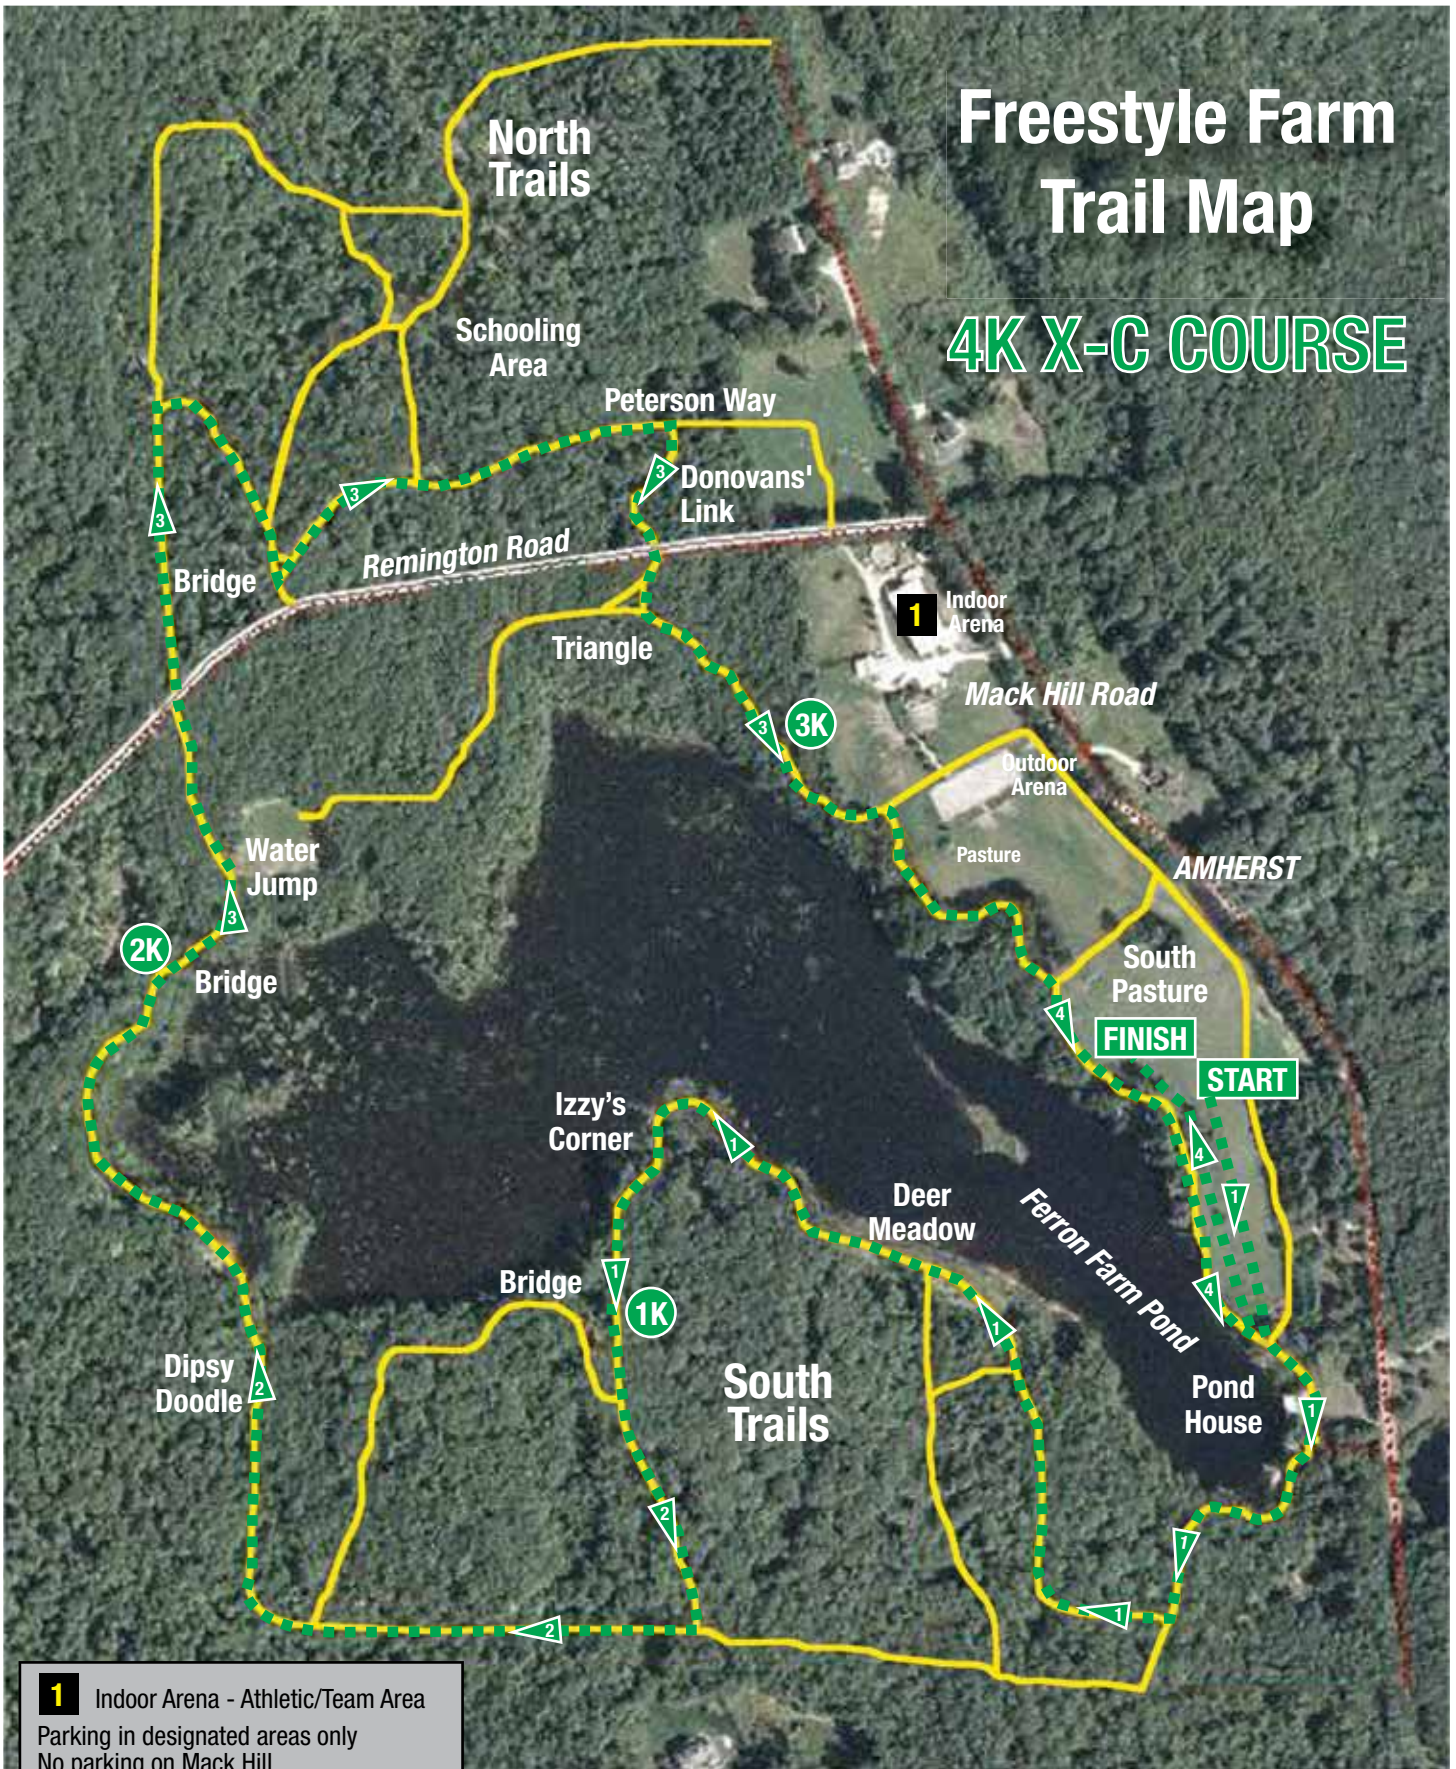

Freestyle Farm Trail Map

4K X-C COURSE

1 Indoor Arena - Athletic/Team Area
Parking in designated areas only
No parking on Mack Hill
Barn is NOT open to the public
Please carry out ALL garbage

*Freestyle Farm is a private equestrian facility that is not open to the general public.
XC trails use is limited to approved events and times.*