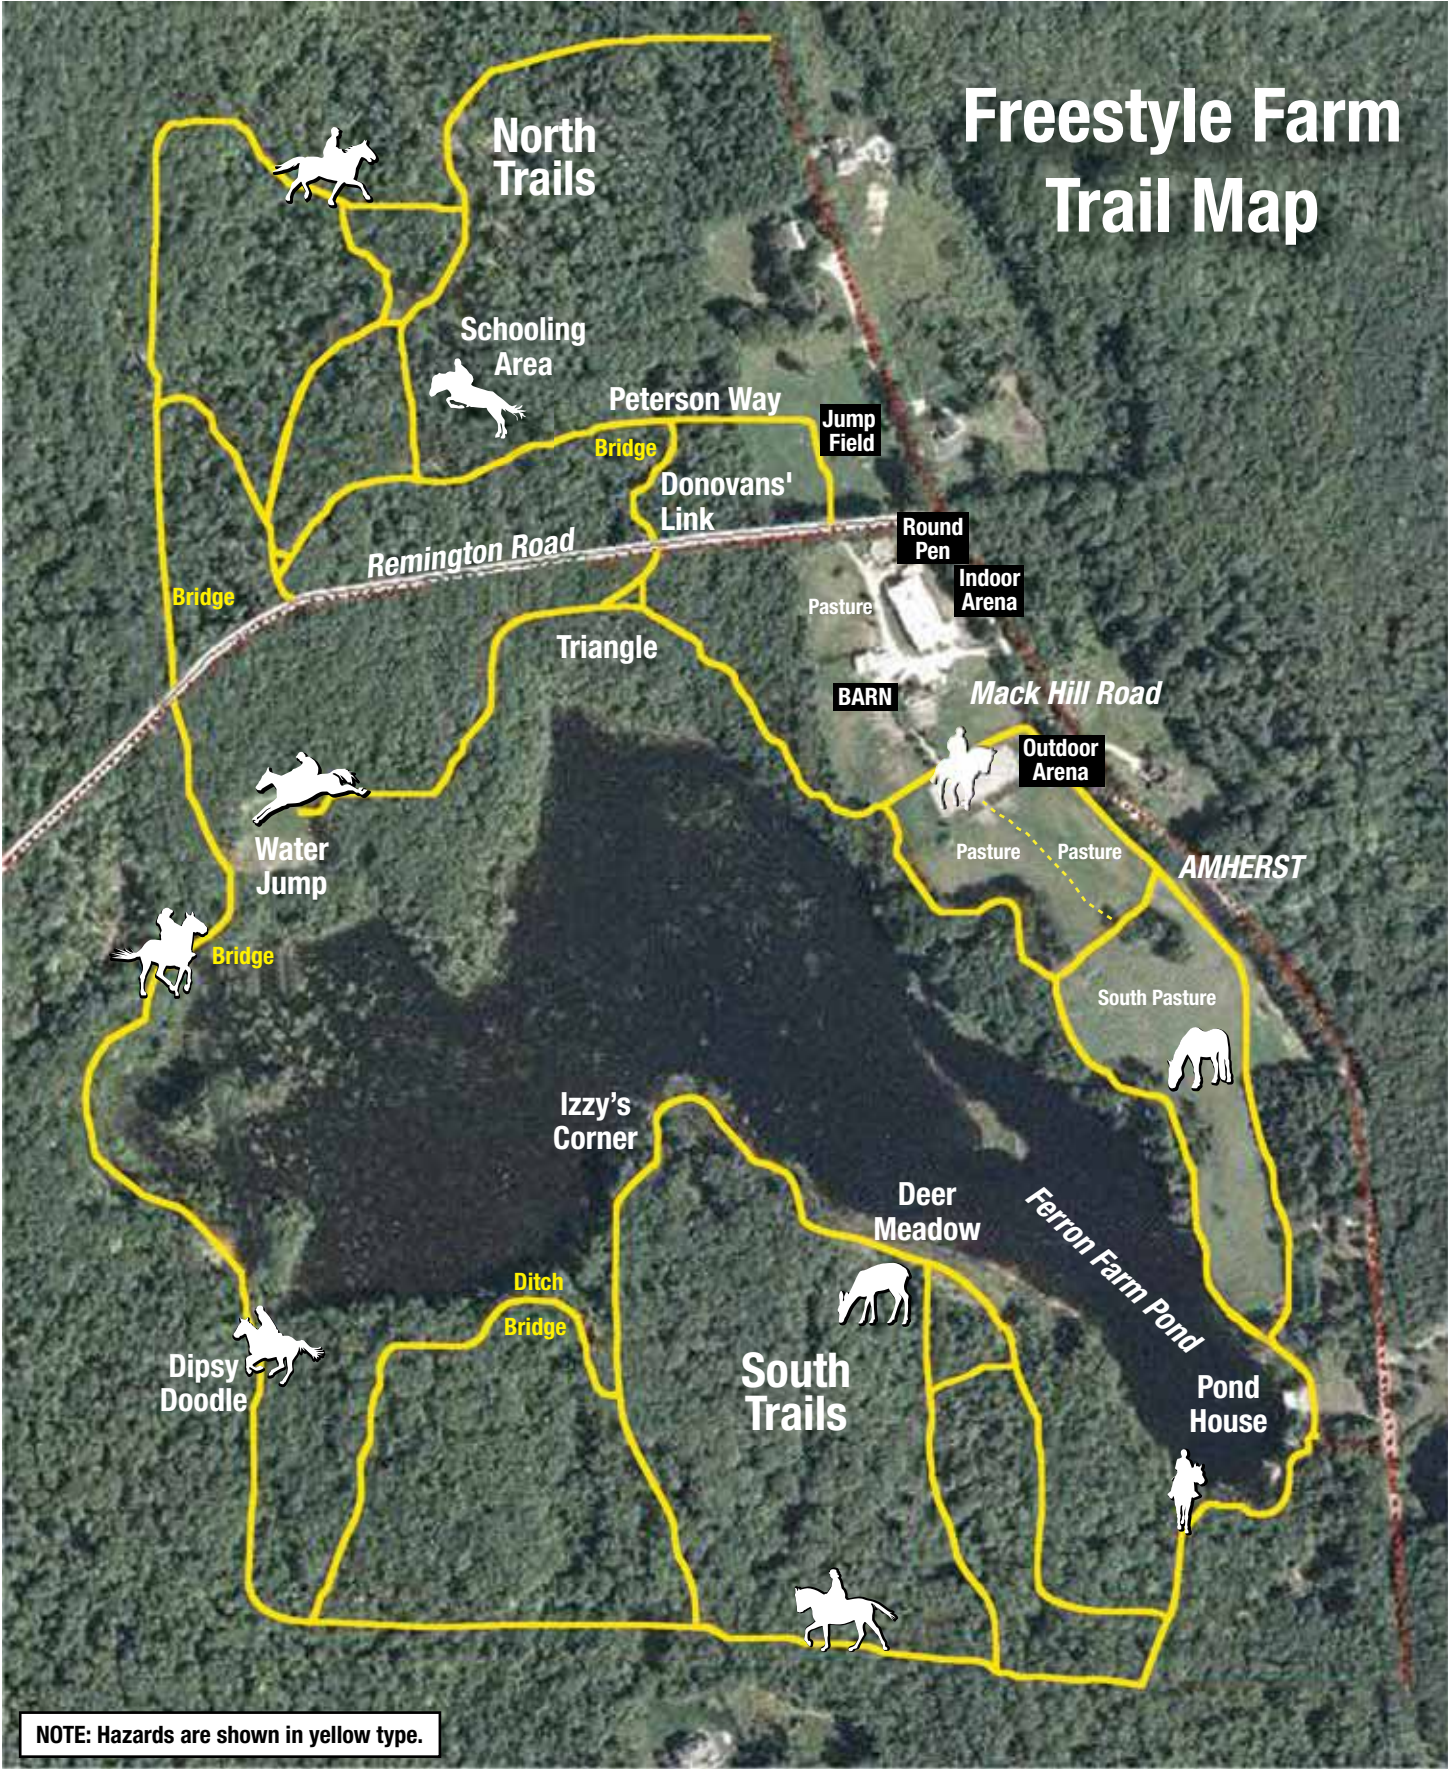

Freestyle Farm Trail Map

NOTE: Hazards are shown in yellow type.

Freestyle Farm Trail Map

3K X-C COURSE

1 Indoor Arena - Athletic/Team Area
Parking in designated areas only
No parking on Mack Hill
Barn is NOT open to the public
Please carry out ALL garbage

*Freestyle Farm is a private equestrian facility that is not open to the general public.
XC trails use is limited to approved events and times.*

Freestyle Farm Trail Map

4K X-C COURSE

*Freestyle Farm is a private equestrian facility that is not open to the general public.
XC trails use is limited to approved events and times.*

Freestyle Farm Trail Map

5K X-C COURSE

 Indicates a portion of the course that is run twice.

1 Indoor Arena - Athletic/Team Area
 Parking in designated areas only
 No parking on Mack Hill
 Barn is NOT open to the public
 Please carry out ALL garbage

*Freestyle Farm is a private equestrian facility that is not open to the general public.
 XC trails use is limited to approved events and times.*