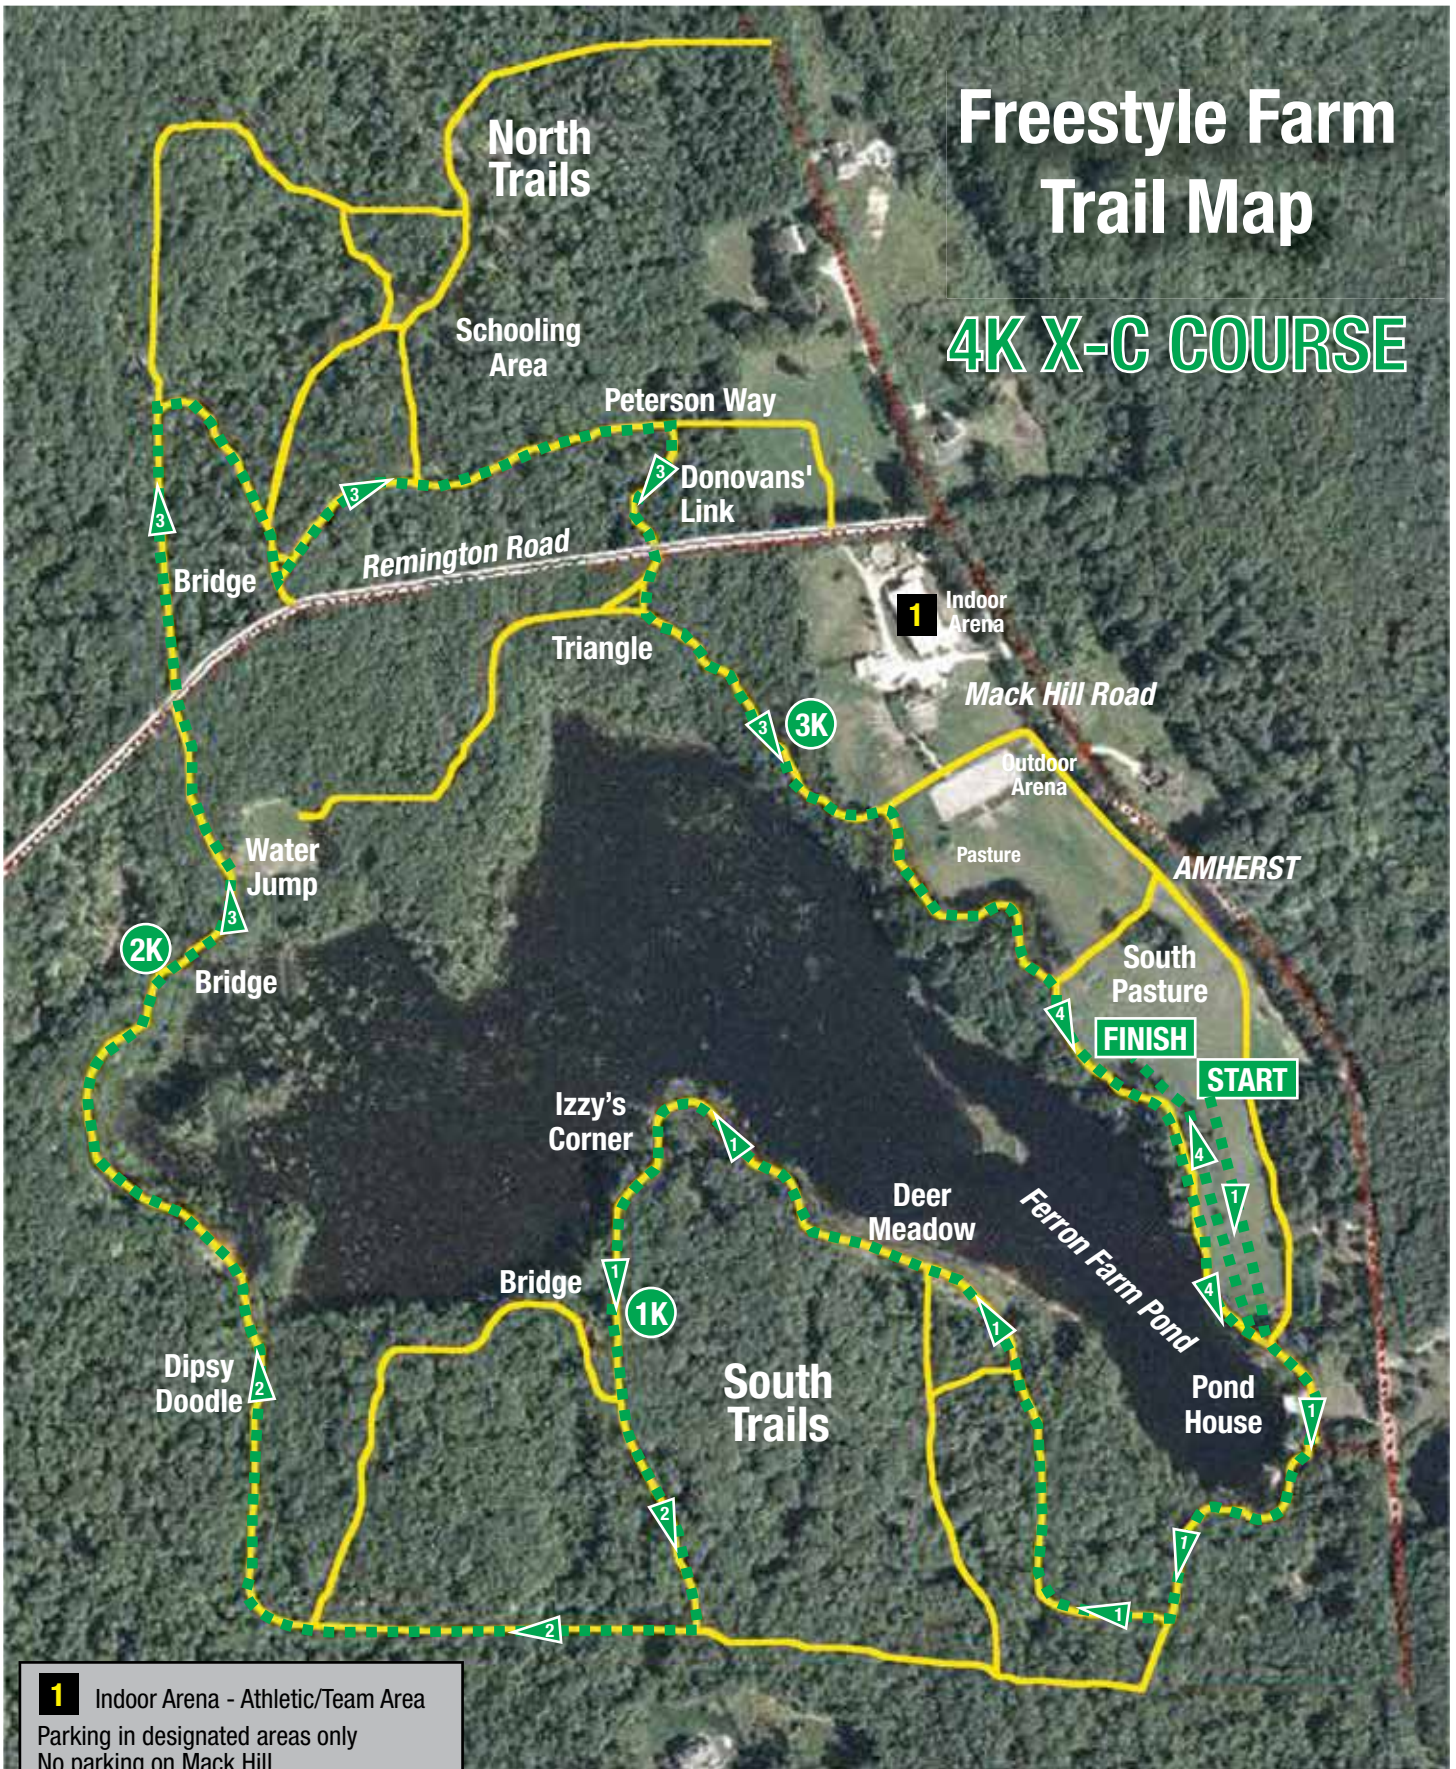

Freestyle Farm Trail Map

NOTE: Hazards are shown in yellow type.

Freestyle Farm Trail Map

3K X-C COURSE

1 Indoor Arena - Athletic/Team Area
Parking in designated areas only
No parking on Mack Hill
Barn is NOT open to the public
Please carry out ALL garbage

*Freestyle Farm is a private equestrian facility that is not open to the general public.
XC trails use is limited to approved events and times.*

Freestyle Farm Trail Map

4K X-C COURSE

*Freestyle Farm is a private equestrian facility that is not open to the general public.
XC trails use is limited to approved events and times.*

Freestyle Farm Trail Map

5K X-C COURSE

 Indicates a portion of the course that is run twice.

1 Indoor Arena - Athletic/Team Area
 Parking in designated areas only
 No parking on Mack Hill
 Barn is NOT open to the public
 Please carry out ALL garbage

*Freestyle Farm is a private equestrian facility that is not open to the general public.
 XC trails use is limited to approved events and times.*