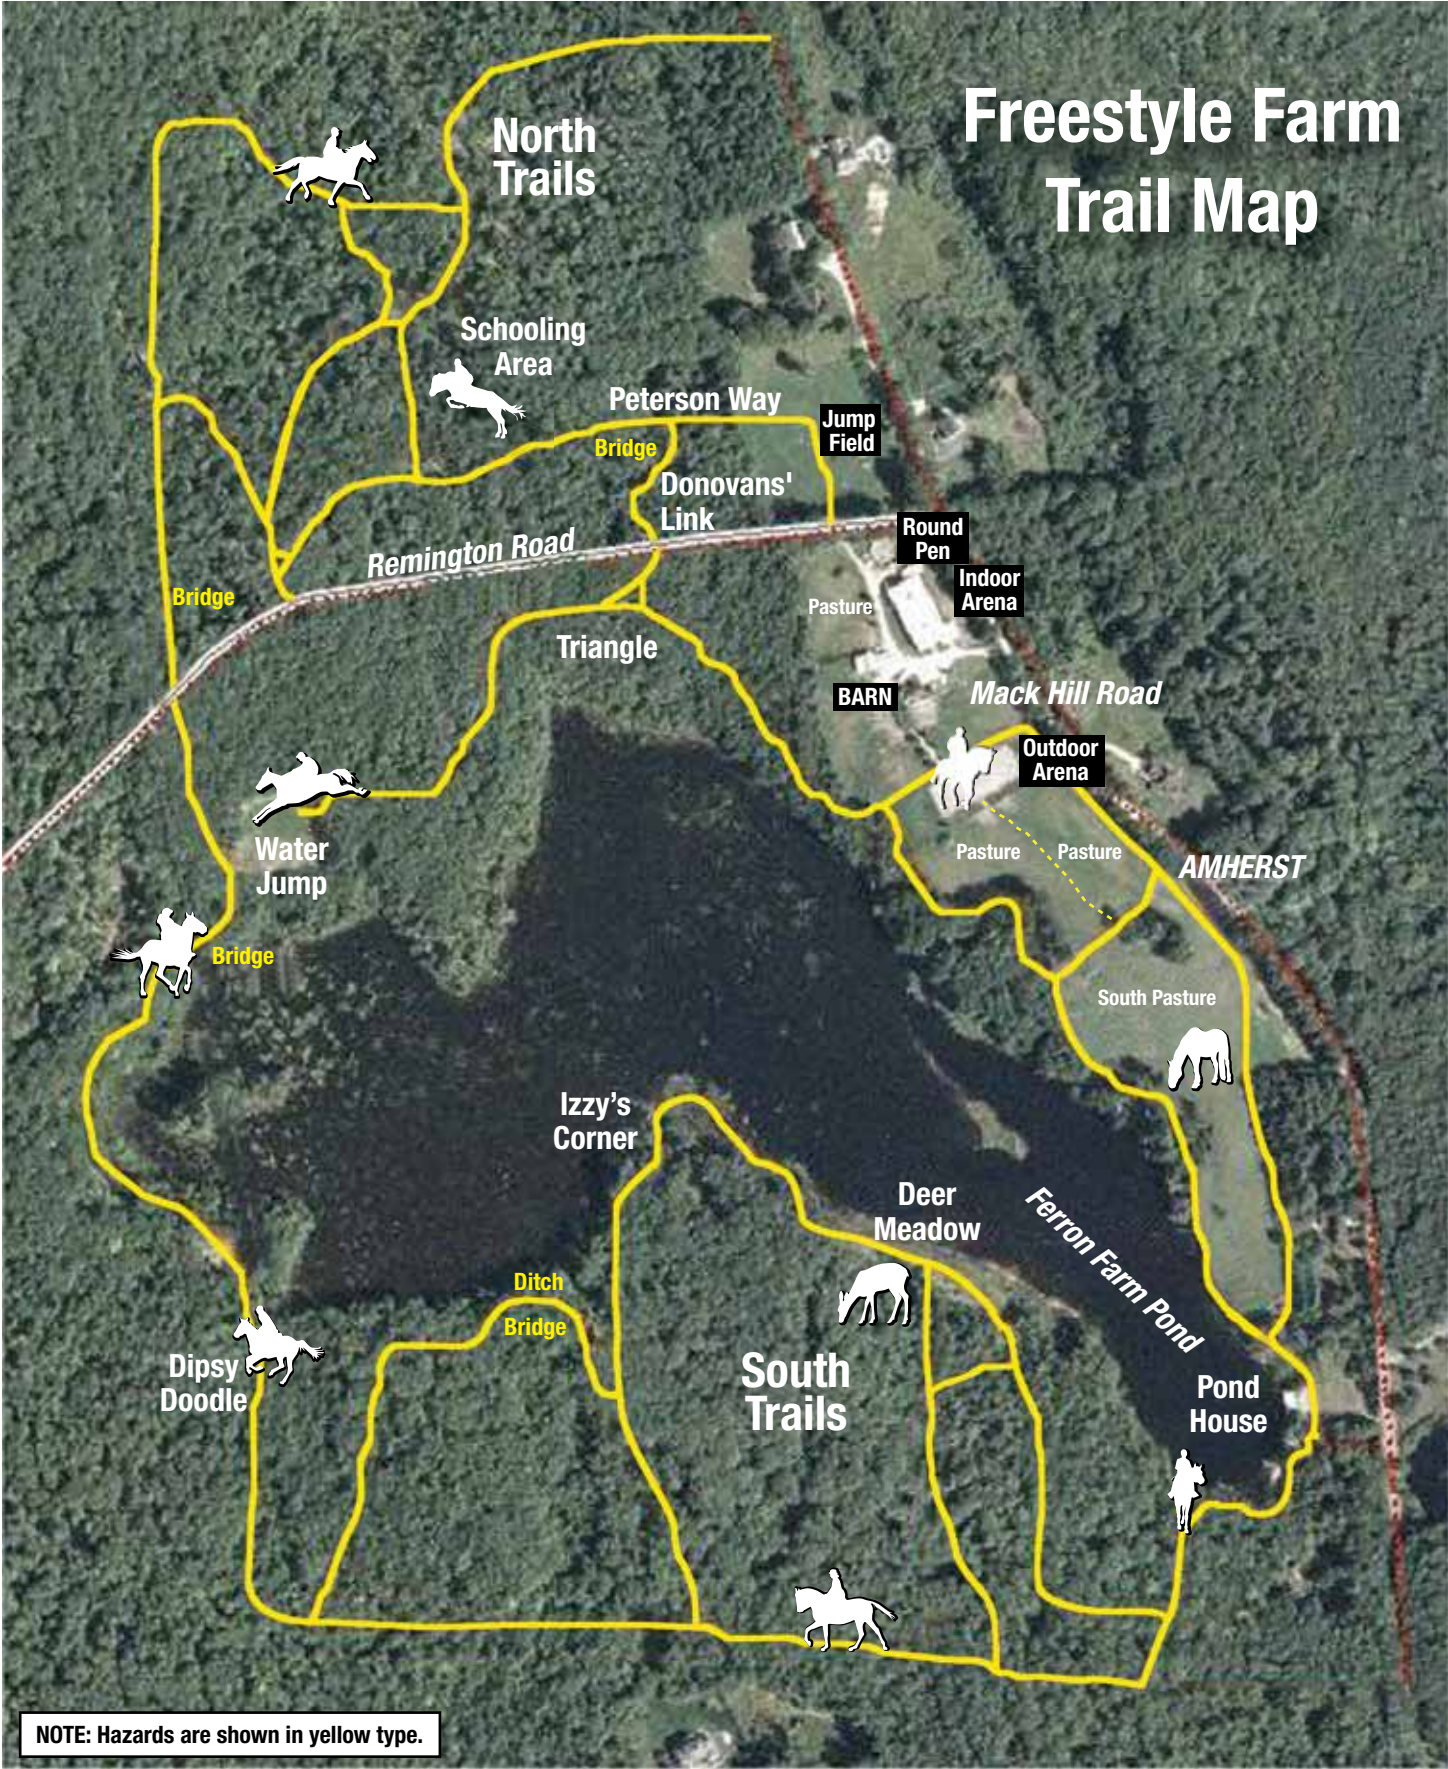

# Freestyle Farm Trail Map

## 3K X-C COURSE

*Freestyle Farm is a private equestrian facility that is not open to the general public.  
XC trails use is limited to approved events and times.*